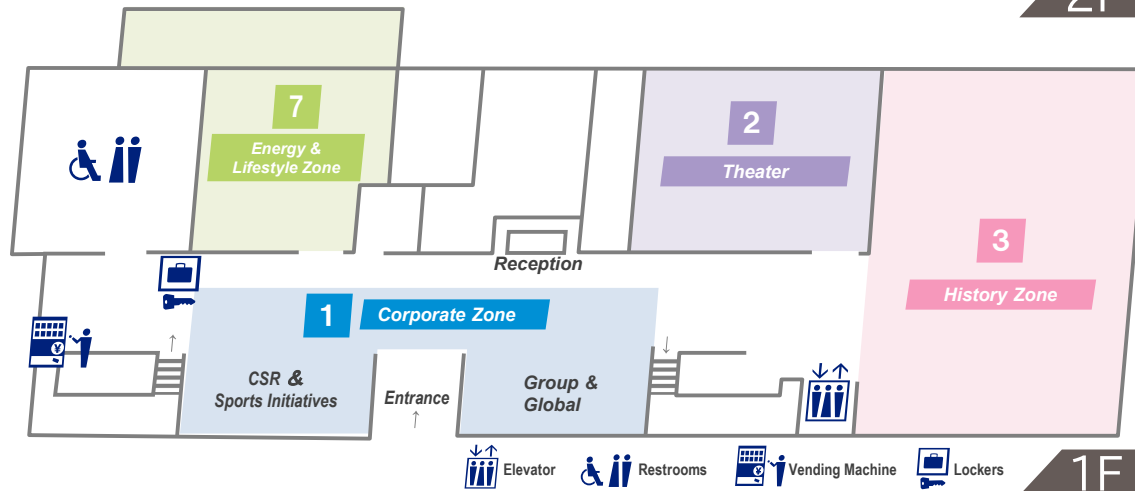

4 Tree of Evolution (Movie)

Introduces how AISIN's long-established technologies are being applied and evolved in society to achieve carbon neutrality.

Floor Map

5 Immersive Theater

In the immersive theater, which has six screens not only in front but also on the left and right sides, you can experience the future envisioned by Aisin with exciting sounds and videos.

6 Products Zone

This zone exhibits Aisin Group products created with the latest state-of-the-art technologies. The mechanisms and features of vehicles and auto parts are presented in an easy-to-understand fashion through cutaway models, moving models, and videos.

7 Energy & Lifestyle Zone

The Aisin Group's energy and lifestyle-related products are introduced in a residential-style space.