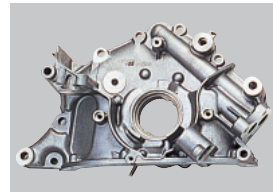

Hydraulic booster

Brake booster and master cylinder

ABS

Body Related Products

- Door latches
- Power sliding door systems
- Sunroofs
- Power seats
- Occupant weight sensors
- Door frames, etc.

Power sliding door system

Power retractable seat

Panoramic roof

Engine Related Products

- Water pumps
- Oil pumps
- Pistons
- Intake manifolds
- Exhaust manifolds
- Variable valve timings (VVTs), etc.

Water pump

Oil pump

Cylinder head cover