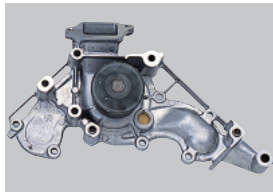

Hydraulic booster

Brake booster and master cylinder

ABS

Body Related Products

- Door latches
- Power sliding door systems
- Sunroofs
- Power seats
- Occupant weight sensors
- Door frames, etc.

Power sliding door system

Power retractable seat

Panoramic roof

Engine Related Products

- Water pumps
- Oil pumps
- Pistons
- Intake manifolds
- Exhaust manifolds
- Variable valve timings (VVTs), etc.

Water pump

Oil pump

Cylinder head cover