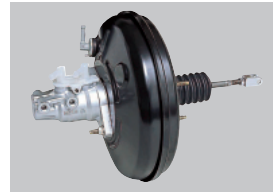

High torque capacity FWD 6-speed AT

RWD 6-speed MT

Automated manual transmissions

Brake & Chassis Related Products

- Drum brakes
- Disc brakes
- Brake booster and master cylinders
- Antilock brake systems (ABSs)
- Electronic stability controls (ESCs)
- Air suspension systems, etc.

Hydraulic booster

Brake booster and master cylinder

ABS

Body Related Products

- Door latches
- Power sliding door systems
- Sunroofs
- Power seats
- Occupant weight sensors
- Door frames, etc.

Power sliding door system

Power retractable seat

Panoramic roof

Engine Related Products

- Water pumps
- Oil pumps
- Pistons
- Intake manifolds
- Exhaust manifolds
- Variable valve timings (VVTs), etc.

Water pump

Oil pump

Cylinder head cover