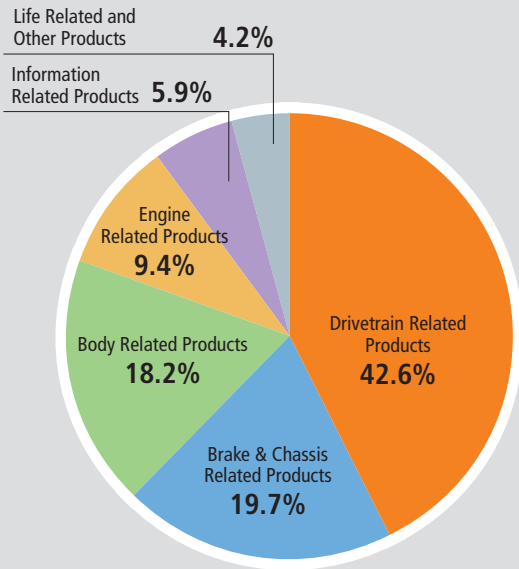

AISIN at a Glance

Net Sales and Percentage of Sales (Fiscal 2007)

Drivetrain Related Products
¥1,014,017 million
 (up 12.5%)

Brake & Chassis Related Products
¥468,261 million
 (up 10.1%)

Body Related Products
¥433,211 million
 (up 14.1%)

Engine Related Products
¥223,275 million
 (up 13.1%)

Information Related Products
¥140,053 million
 (up 13.7%)

Life Related and Other Products
¥99,795 million
 (up 6.6%)

Drivetrain Related Products

- Automatic transmissions (ATs)
- Manual transmissions (MTs)
- Automated manual transmissions
- Continuously variable transmissions (CVTs)
- Hybrid systems
- Clutch discs
- Clutch covers, etc.