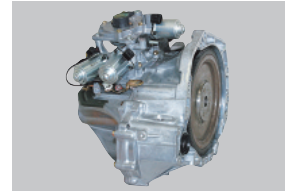

Automated manual transmissions

Brake & Chassis Related Products

- Drum brakes
- Disc brakes
- Brake booster and master cylinders
- Antilock brake systems (ABSs)
- Electronic stability controls (ESCs)
- Air suspension systems, etc.